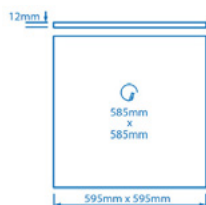

LED EDGELIT PANEL EGG6626N4DO

Premium LED panel, boasting even lower wattage, higher efficiency and UGR > 19

- Supplied with remote 'plug-and-play' driver, available in standard fixed output or dimmable. All compatible with emergency pack accessory.
- Quick and easy to install with no maintenance requirements.
- 4000K 'neutral white' colour temperature as standard; other colour temperatures available to order, subject to minimum requirement - 3000K / 5000K / 6000K.